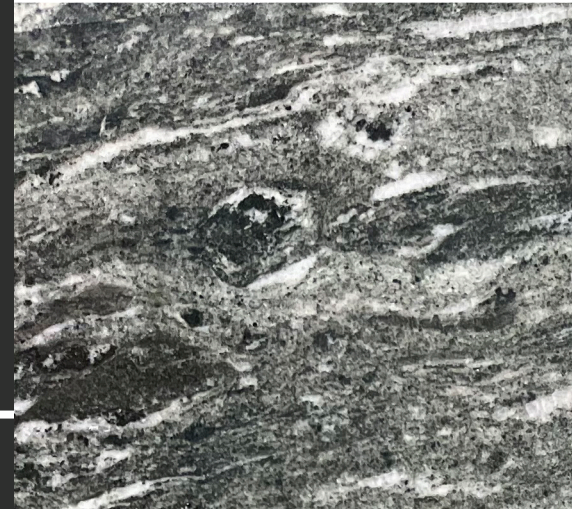

finishes available:

- polished
- honed
- leather
- flamed & brushed

**Twilight Titan**

#KG\_0001

**Stellar Blaze**

#KG\_0002

**Forest Guardian**

#KG\_0003